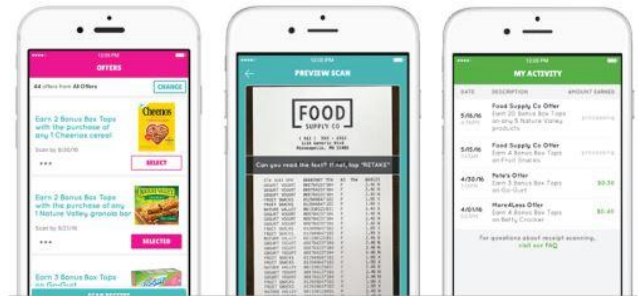

# Have you donated your receipts today?

Shop Anywhere. Buy Anything.

Then just snap a picture of your receipt to earn money for our school!

Download the free app

**Shoparoo**

## NEW BOX TOPS BONUS APP

Earn even more cash to help your school get what it needs through the Box Tops for Education® Bonus App. Turn your everyday receipts into cash for your school. It's free and as easy as 1-2-3. **Here's how it works:**

**BUY.**  
FIND OFFERS.  
BUY PRODUCTS.

**SCAN.**  
SCAN YOUR  
RECEIPT.

**EARN.**  
WATCH EARNINGS  
STACK UP.

You can earn Bonus Box Tops in the Box Tops Bonus App in combination with the on-pack Box Tops clip and any other coupon, discount, store program or promotion.